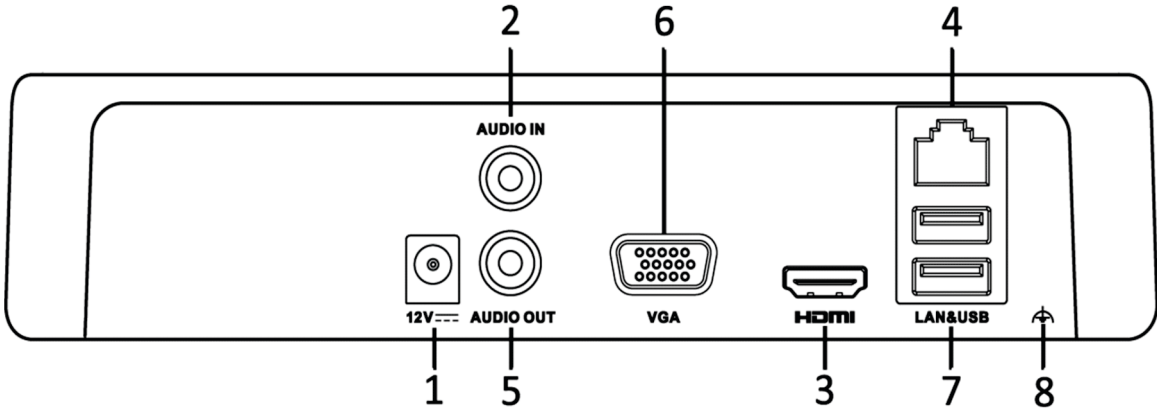

Physical Interfaces

Index	Name	Index	Name
1	Power Supply	5	Audio Out
2	Audio In	6	VGA Interface
3	HDMI Interface	7	USB Interface
4	LAN Network Interface	8	Ground