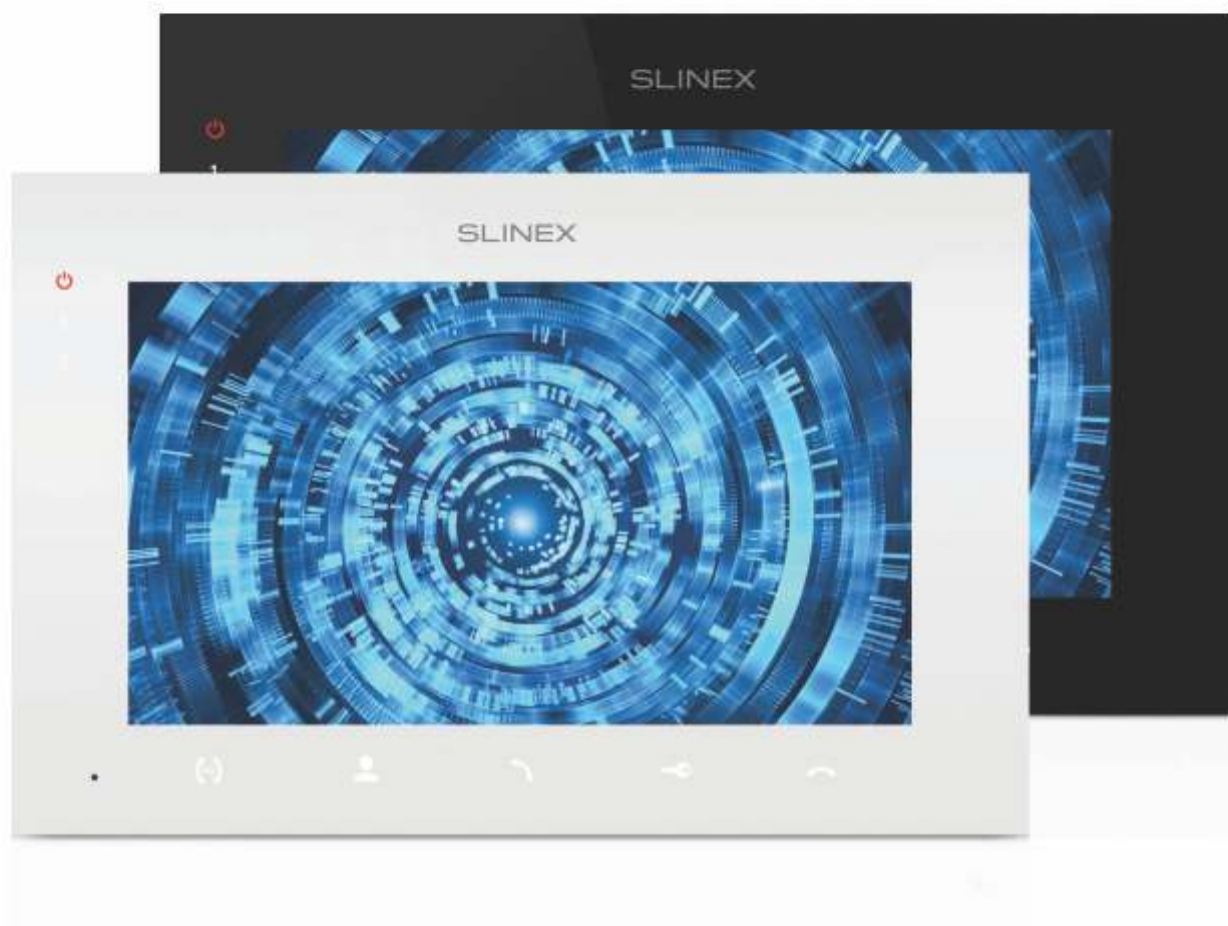

# SQ-07MT

7" color TFT touch screen 16:9  
ultra-thin and functional monitor

**SQ-07MT, a bestselling model of 2017, is great combination of price and functionality.**

The intercom has not only an ultra-thin body but also a touch screen. Now it is even more convenient, faster and easier to control your intercom. SQ-07MT is equipped with motion detection software. By configuring the detection on any of the cameras or outdoor panels the monitor will respond to motion and automatically record video on an external memory.

Model: **SQ-07MT**